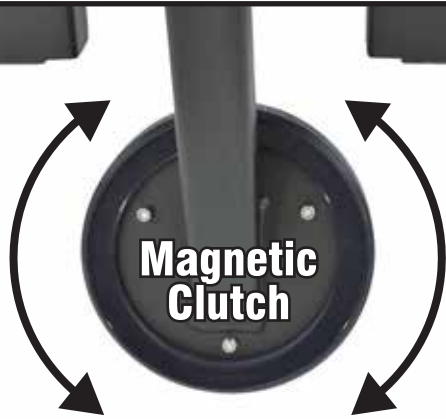

DUST MOP ATTACHMENTS

WILL FIT MOST INDOOR FORKLIFT MAKES & MODELS

Magnetic Clutch

UNLIMITED
360 DEGREE
CONTROLLED
ROTATION
(LEFT & RIGHT)

PATENT
PENDING
DESIGN

MOP
PIVOTS
ON
IMPACT

MOP
FOLLOWS
FLOOR
ELEVATION